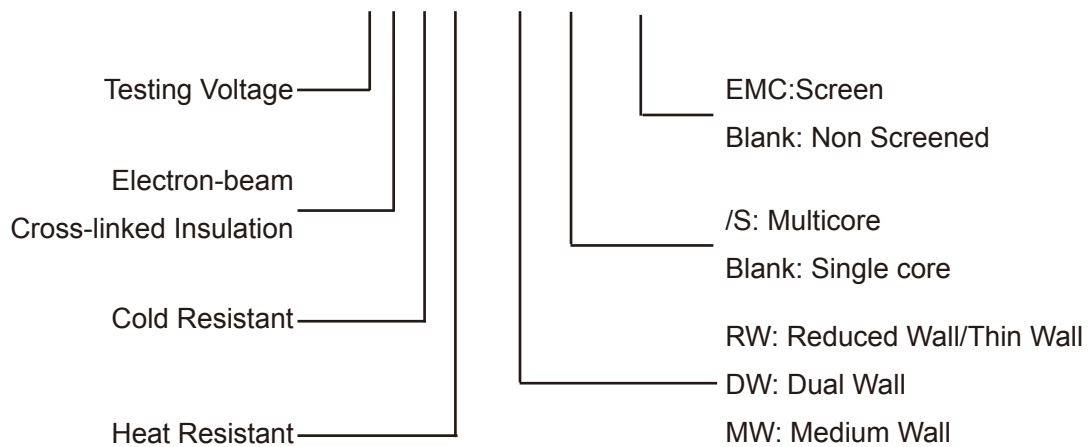

Ordering Information For GWK Cables

▾ Cable Code Designation

3GWK - W/S EMC

GWK - W FE180